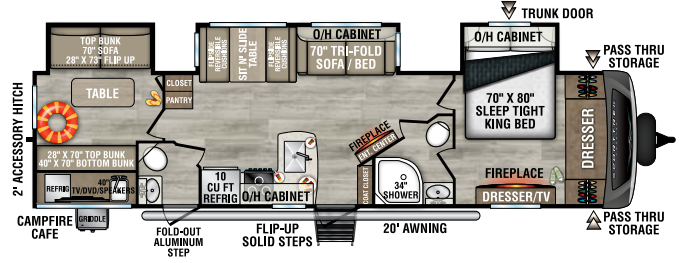

STT292VRB

UVW - 8,020 lbs. | Exterior Length - 34' 8" | Sleeps - 6

NEW

STT302VRD

UVW - 7,540 lbs. | Exterior Length - 33' 9" | Sleeps - 6

STT312VBH

UVW - 8,120 lbs. | Exterior Length - 35' 9" | Sleeps - 10

STT333VFK

UVW - 9,100 lbs. | Exterior Length - 36' 10" | Sleeps - 4

STT333VMI

UVW - 9,010 lbs. | Exterior Length - 36' 10" | Sleeps - 4

2025 SPORTTREK TOURING EDITION

STT336VRK

UVW – 9,020 lbs. | Exterior Length – 37' 8" | Sleeps – 4

STT343VBH

UVW – 9,050 lbs. | Exterior Length – 37' 10" | Sleeps – 11

STT343VIB

UVW – 9,130 lbs. | Exterior Length – 38' 2" | Sleeps – 11

STT343VIK

UVW – 9,120 lbs. | Exterior Length – 37' 5" | Sleeps – 4

985 N 900 W | Shipshewana, IN 46565 | www.venture-rv.com