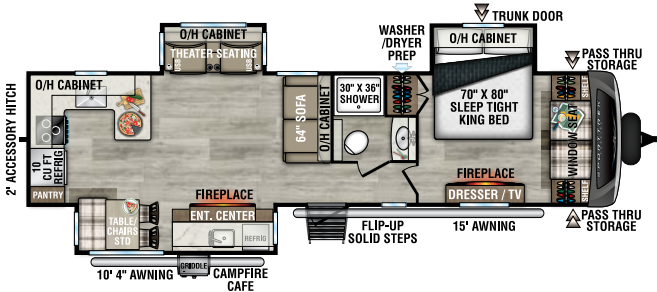

STT292VRB

UVW - 8,020 lbs. | Exterior Length - 34' 8" | Sleeps - 6

NEW

STT302VRD

UVW - 7,540 lbs. | Exterior Length - 33' 9" | Sleeps - 6

STT312VBH

UVW - 8,120 lbs. | Exterior Length - 35' 9" | Sleeps - 10

STT333VFK

UVW - 9,100 lbs. | Exterior Length - 36' 10" | Sleeps - 4

STT333VMI

UVW - 9,010 lbs. | Exterior Length - 36' 10" | Sleeps - 4

2025 SPORTTREK TOURING EDITION

STT336VRK

UVW – 9,020 lbs. | Exterior Length – 37' 8" | Sleeps – 4

STT343VBH

UVW – 9,050 lbs. | Exterior Length – 37' 10" | Sleeps – 11

STT343VIB

UVW – 9,130 lbs. | Exterior Length – 38' 2" | Sleeps – 11

STT343VIK

UVW – 9,120 lbs. | Exterior Length – 37' 5" | Sleeps – 4

985 N 900 W | Shipshewana, IN 46565 | www.venture-rv.com