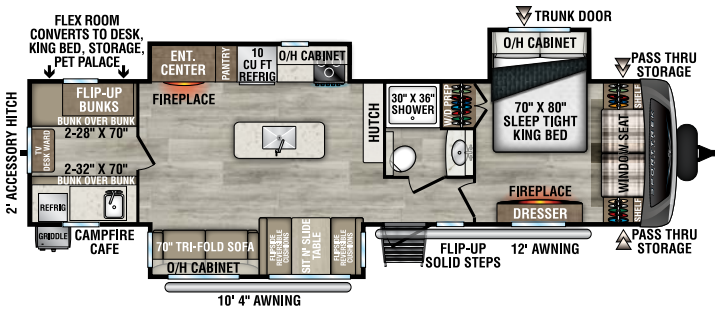

STT292VRB

UVW - 8,020 lbs. | Exterior Length - 34' 8" | Sleeps - 6

NEW

STT302VRD

UVW - 7,540 lbs. | Exterior Length - 33' 9" | Sleeps - 6

STT312VBH

UVW - 8,120 lbs. | Exterior Length - 35' 9" | Sleeps - 10

STT333VFK

UVW - 9,100 lbs. | Exterior Length - 36' 10" | Sleeps - 4

STT333VMI

UVW - 9,010 lbs. | Exterior Length - 36' 10" | Sleeps - 4

2025 SPORTTREK TOURING EDITION

STT336VRK

UVW – 9,020 lbs. | Exterior Length – 37' 8" | Sleeps – 4

STT343VBH

UVW – 9,050 lbs. | Exterior Length – 37' 10" | Sleeps – 11

STT343VIB

UVW – 9,130 lbs. | Exterior Length – 38' 2" | Sleeps – 11

STT343VIK

UVW – 9,120 lbs. | Exterior Length – 37' 5" | Sleeps – 4

985 N 900 W | Shipshewana, IN 46565 | www.venture-rv.com