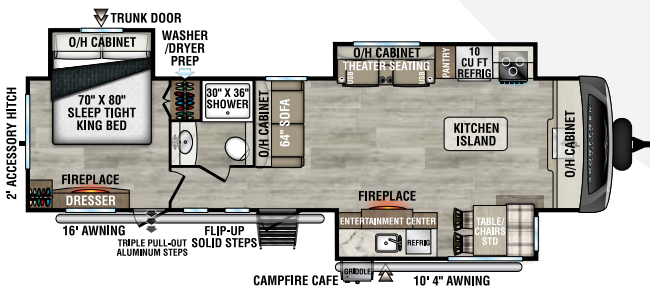

STT292VRB

UVW - 8,020 lbs. | Exterior Length - 34' 8" | Sleeps - 6

NEW

STT302VRD

UVW - 7,540 lbs. | Exterior Length - 33' 9" | Sleeps - 6

STT312VBH

UVW - 8,120 lbs. | Exterior Length - 35' 9" | Sleeps - 10

STT333VFK

UVW - 9,100 lbs. | Exterior Length - 36' 10" | Sleeps - 4

STT333VMI

UVW - 9,010 lbs. | Exterior Length - 36' 10" | Sleeps - 4

2025 SPORTTREK TOURING EDITION

STT336VRK

UVW – 9,020 lbs. | Exterior Length – 37' 8" | Sleeps – 4

STT343VBH

UVW – 9,050 lbs. | Exterior Length – 37' 10" | Sleeps – 11

STT343VIB

UVW – 9,130 lbs. | Exterior Length – 38' 2" | Sleeps – 11

STT343VIK

UVW – 9,120 lbs. | Exterior Length – 37' 5" | Sleeps – 4

985 N 900 W | Shipshewana, IN 46565 | www.venture-rv.com