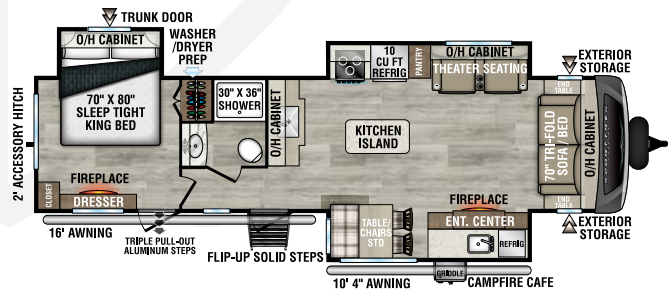

STT292VRB

UVW - 8,020 lbs. | Exterior Length - 34' 8" | Sleeps - 6

NEW

STT302VRD

UVW - 7,540 lbs. | Exterior Length - 33' 9" | Sleeps - 6

STT312VBH

UVW - 8,120 lbs. | Exterior Length - 35' 9" | Sleeps - 10

STT333VFK

UVW - 9,100 lbs. | Exterior Length - 36' 10" | Sleeps - 4

STT333VMI

UVW - 9,010 lbs. | Exterior Length - 36' 10" | Sleeps - 4

2025 SPORTTREK TOURING EDITION

STT336VRK

UVW – 9,020 lbs. | Exterior Length – 37' 8" | Sleeps – 4

STT343VBH

UVW – 9,050 lbs. | Exterior Length – 37' 10" | Sleeps – 11

STT343VIB

UVW – 9,130 lbs. | Exterior Length – 38' 2" | Sleeps – 11

STT343VIK

UVW – 9,120 lbs. | Exterior Length – 37' 5" | Sleeps – 4

985 N 900 W | Shipshewana, IN 46565 | www.venture-rv.com