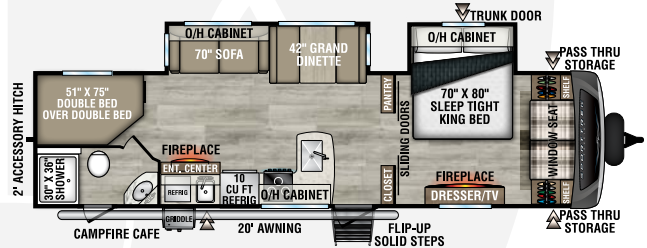

STT292VRB

UVW - 8,020 lbs. | Exterior Length - 34' 8" | Sleeps - 6

NEW

STT302VRD

UVW - 7,540 lbs. | Exterior Length - 33' 9" | Sleeps - 6

STT312VBH

UVW - 8,120 lbs. | Exterior Length - 35' 9" | Sleeps - 10

STT333VFK

UVW - 9,100 lbs. | Exterior Length - 36' 10" | Sleeps - 4

STT333VMI

UVW - 9,010 lbs. | Exterior Length - 36' 10" | Sleeps - 4

2025 SPORTTREK TOURING EDITION

STT336VRK

UVW – 9,020 lbs. | Exterior Length – 37' 8" | Sleeps – 4

STT343VBH

UVW – 9,050 lbs. | Exterior Length – 37' 10" | Sleeps – 11

STT343VIB

UVW – 9,130 lbs. | Exterior Length – 38' 2" | Sleeps – 11

STT343VIK

UVW – 9,120 lbs. | Exterior Length – 37' 5" | Sleeps – 4

985 N 900 W | Shipshewana, IN 46565 | www.venture-rv.com