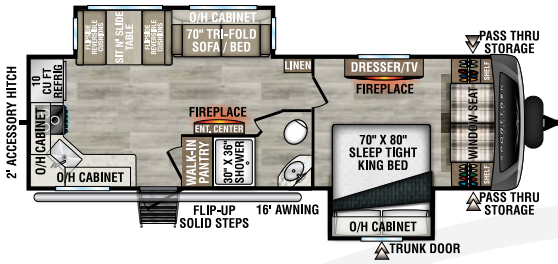

SPORTTREK

TOURING EDITION

2025

Luxury Travel Trailers

Designed for Campers by Campers!

STT272VRK

UVW - 7,350 lbs. | Exterior Length - 31' 6" | Sleeps - 6

NEW

STT292VRB

UVW - 8,020 lbs. | Exterior Length - 34' 8" | Sleeps - 6

NEW

STT302VRD

UVW - 7,540 lbs. | Exterior Length - 33' 9" | Sleeps - 6

STT312VBH

UVW - 8,120 lbs. | Exterior Length - 35' 9" | Sleeps - 10

STT333VFK

UVW - 9,100 lbs. | Exterior Length - 36' 10" | Sleeps - 4

STT333VMI

UVW - 9,010 lbs. | Exterior Length - 36' 10" | Sleeps - 4

2025 SPORTTREK TOURING EDITION

STT336VRK

UVW – 9,020 lbs. | Exterior Length – 37' 8" | Sleeps – 4

STT343VBH

UVW – 9,050 lbs. | Exterior Length – 37' 10" | Sleeps – 11

STT343VIB

UVW – 9,130 lbs. | Exterior Length – 38' 2" | Sleeps – 11

STT343VIK

UVW – 9,120 lbs. | Exterior Length – 37' 5" | Sleeps – 4

985 N 900 W | Shipshewana, IN 46565 | www.venture-rv.com