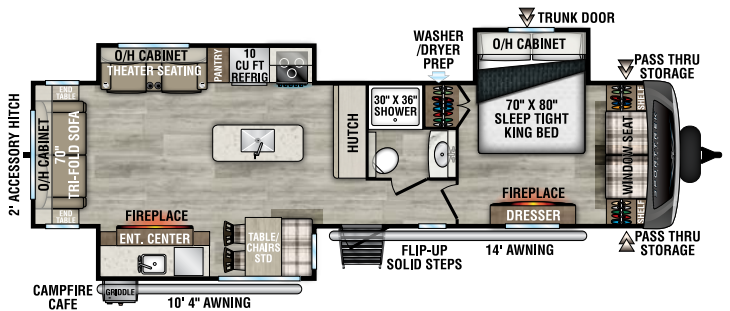

STT292VRB

UVW - 8,020 lbs. | Exterior Length - 34' 8" | Sleeps - 6

NEW

STT302VRD

UVW - 7,540 lbs. | Exterior Length - 33' 9" | Sleeps - 6

STT312VBH

UVW - 8,120 lbs. | Exterior Length - 35' 9" | Sleeps - 10

STT333VFK

UVW - 9,100 lbs. | Exterior Length - 36' 10" | Sleeps - 4

STT333VMI

UVW - 9,010 lbs. | Exterior Length - 36' 10" | Sleeps - 4

2025 SPORTTREK TOURING EDITION

STT336VRK

UVW – 9,020 lbs. | Exterior Length – 37' 8" | Sleeps – 4

STT343VBH

UVW – 9,050 lbs. | Exterior Length – 37' 10" | Sleeps – 11

STT343VIB

UVW – 9,130 lbs. | Exterior Length – 38' 2" | Sleeps – 11

STT343VIK

UVW – 9,120 lbs. | Exterior Length – 37' 5" | Sleeps – 4

985 N 900 W | Shipshewana, IN 46565 | www.venture-rv.com