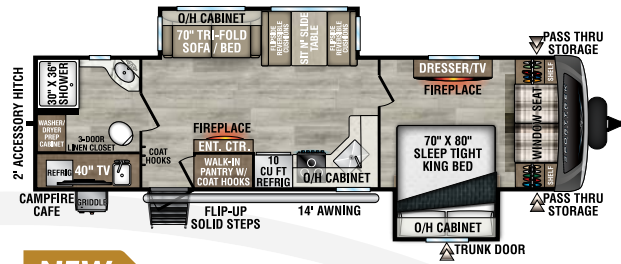

SPORTTREK

TOURING EDITION

2025

Luxury Travel Trailers

Designed for Campers by Campers!

STT272VRK

UVW - 7,350 lbs. | Exterior Length - 31' 6" | Sleeps - 6

NEW

STT292VRB

UVW - 8,020 lbs. | Exterior Length - 34' 8" | Sleeps - 6

NEW

STT302VRD

UVW - 7,540 lbs. | Exterior Length - 33' 9" | Sleeps - 6

STT312VBH

UVW - 8,120 lbs. | Exterior Length - 35' 9" | Sleeps - 10

STT333VFK

UVW - 9,100 lbs. | Exterior Length - 36' 10" | Sleeps - 4

STT333VMI

UVW - 9,010 lbs. | Exterior Length - 36' 10" | Sleeps - 4

2025 SPORTTREK TOURING EDITION

STT336VRK

UVW – 9,020 lbs. | Exterior Length – 37' 8" | Sleeps – 4

STT343VBH

UVW – 9,050 lbs. | Exterior Length – 37' 10" | Sleeps – 11

STT343VIB

UVW – 9,130 lbs. | Exterior Length – 38' 2" | Sleeps – 11

STT343VIK

UVW – 9,120 lbs. | Exterior Length – 37' 5" | Sleeps – 4

985 N 900 W | Shipshewana, IN 46565 | www.venture-rv.com