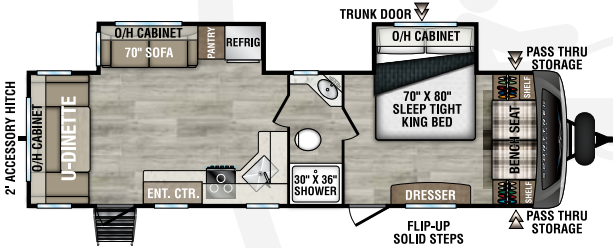

STT292VRB

UVW - 8,020 lbs. | Exterior Length - 34' 8" | Sleeps - 6

NEW

STT302VRD

UVW - 7,540 lbs. | Exterior Length - 33' 9" | Sleeps - 6

STT312VBH

UVW - 8,120 lbs. | Exterior Length - 35' 9" | Sleeps - 10

STT333VFK