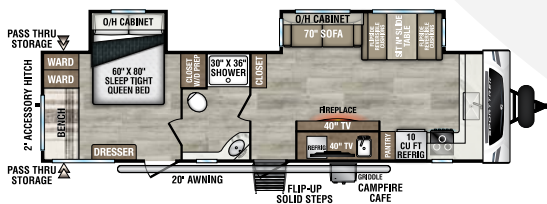

NEW

ST261VBH

UVW – 6,440 lbs. | Exterior Length – 30' 2" | Sleeps – 6

ST291VRK

UVW – 7,010 lbs. | Exterior Length – 33' | Sleeps – 6

NEW

ST292VBH

UVW – 7,820 lbs. | Exterior Length – 34' 6" | Sleeps – 6

NEW

ST301VTQ

UVW – 7,690 lbs. | Exterior Length – 36' 3" | Sleeps – 10

NEW

ST302VFK

UVW – 8,220 lbs. | Exterior Length – 36' 2" | Sleeps – 4

ST312VIK

UVW – 7,710 lbs. | Exterior Length – 34' 8" | Sleeps – 6

2025 SPORTTREK

ST327VIK

UVW – 8,470 lbs. | Exterior Length – 36' 1" | Sleeps – 11

ST332VBH

UVW – 8,330 lbs. | Exterior Length – 37' 8" | Sleeps – 11

ST333VIK

UVW – 8,800 lbs. | Exterior Length – 37' 8" | Sleeps – 11