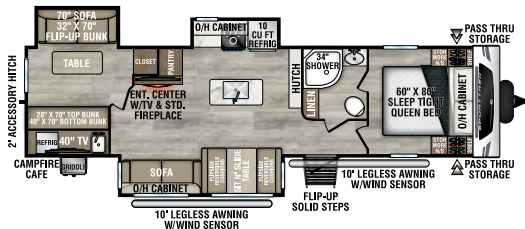

NEW

ST261VBH

UVW – 6,440 lbs. | Exterior Length – 30' 2" | Sleeps – 6

ST291VRK

UVW – 7,010 lbs. | Exterior Length – 33' | Sleeps – 6

NEW

ST292VBH

UVW – 7,820 lbs. | Exterior Length – 34' 6" | Sleeps – 6

NEW

ST301VTQ

UVW – 7,690 lbs. | Exterior Length – 36' 3" | Sleeps – 10

NEW

ST302VFK

UVW – 8,220 lbs. | Exterior Length – 36' 2" | Sleeps – 4

ST312VIK

UVW – 7,710 lbs. | Exterior Length – 34' 8" | Sleeps – 6

2025 SPORTTREK

ST327VIK

UVW – 8,470 lbs. | Exterior Length – 36' 1" | Sleeps – 11

ST332VBH

UVW – 8,330 lbs. | Exterior Length – 37' 8" | Sleeps – 11

ST333VIK

UVW – 8,800 lbs. | Exterior Length – 37' 8" | Sleeps – 11