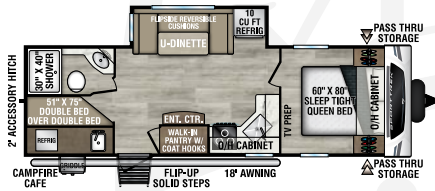

SPORT TREK

2025

Lightweight Travel Trailers

Designed for Campers by Campers!

ST251VFK

UVW – 6,240 lbs. | Exterior Length – 28' 11" | Sleeps – 6

ST251VRK

UVW – 6,300 lbs. | Exterior Length – 28' 4" | Sleeps – 6

NEW

ST261VBH

UVW – 6,440 lbs. | Exterior Length – 30' 2" | Sleeps – 6

ST291VRK

UVW – 7,010 lbs. | Exterior Length – 33' | Sleeps – 6

NEW

ST292VBH

UVW – 7,820 lbs. | Exterior Length – 34' 6" | Sleeps – 6

NEW

ST301VTQ

UVW – 7,690 lbs. | Exterior Length – 36' 3" | Sleeps – 10

NEW

ST302VFK

UVW – 8,220 lbs. | Exterior Length – 36' 2" | Sleeps – 4

ST312VIK

UVW – 7,710 lbs. | Exterior Length – 34' 8" | Sleeps – 6

2025 SPORTTREK

ST327VIK

UVW – 8,470 lbs. | Exterior Length – 36' 1" | Sleeps – 11

ST332VBH

UVW – 8,330 lbs. | Exterior Length – 37' 8" | Sleeps – 11

ST333VIK

UVW – 8,800 lbs. | Exterior Length – 37' 8" | Sleeps – 11