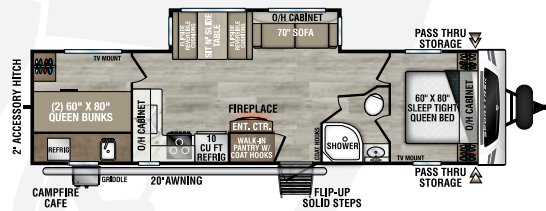

NEW

ST261VBH

UVW – 6,440 lbs. | Exterior Length – 30' 2" | Sleeps – 6

ST291VRK

UVW – 7,010 lbs. | Exterior Length – 33' | Sleeps – 6

NEW

ST292VBH

UVW – 7,820 lbs. | Exterior Length – 34' 6" | Sleeps – 6

NEW

ST301VTQ

UVW – 7,690 lbs. | Exterior Length – 36' 3" | Sleeps – 10

NEW

ST302VFK

UVW – 8,220 lbs. | Exterior Length – 36' 2" | Sleeps – 4

ST312VIK

UVW – 7,710 lbs. | Exterior Length – 34' 8" | Sleeps – 6

2025 SPORTTREK

ST327VIK

UVW – 8,470 lbs. | Exterior Length – 36' 1" | Sleeps – 11

ST332VBH

UVW – 8,330 lbs. | Exterior Length – 37' 8" | Sleeps – 11

ST333VIK

UVW – 8,800 lbs. | Exterior Length – 37' 8" | Sleeps – 11