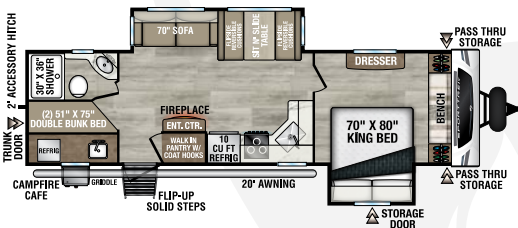

NEW

ST261VBH

UVW – 6,440 lbs. | Exterior Length – 30' 2" | Sleeps – 6

ST291VRK

UVW – 7,010 lbs. | Exterior Length – 33' | Sleeps – 6

NEW

ST292VBH

UVW – 7,820 lbs. | Exterior Length – 34' 6" | Sleeps – 6

NEW

ST301VTQ

UVW – 7,690 lbs. | Exterior Length – 36' 3" | Sleeps – 10

NEW

ST302VFK

UVW – 8,220 lbs. | Exterior Length – 36' 2" | Sleeps – 4

ST312VIK

UVW – 7,710 lbs. | Exterior Length – 34' 8" | Sleeps – 6

2025 SPORTTREK

ST327VIK

UVW – 8,470 lbs. | Exterior Length – 36' 1" | Sleeps – 11

ST332VBH

UVW – 8,330 lbs. | Exterior Length – 37' 8" | Sleeps – 11

ST333VIK

UVW – 8,800 lbs. | Exterior Length – 37' 8" | Sleeps – 11