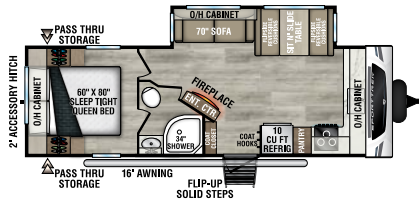

SPORT TREK

2025

Lightweight Travel Trailers

Designed for Campers by Campers!

ST251VFK

UVW – 6,240 lbs. | Exterior Length – 28' 11" | Sleeps – 6

ST251VRK

UVW – 6,300 lbs. | Exterior Length – 28' 4" | Sleeps – 6

NEW

ST261VBH

UVW – 6,440 lbs. | Exterior Length – 30' 2" | Sleeps – 6

ST291VRK

UVW – 7,010 lbs. | Exterior Length – 33' | Sleeps – 6

NEW

ST292VBH

UVW – 7,820 lbs. | Exterior Length – 34' 6" | Sleeps – 6

NEW

ST301VTQ

UVW – 7,690 lbs. | Exterior Length – 36' 3" | Sleeps – 10

NEW

ST302VFK

UVW – 8,220 lbs. | Exterior Length – 36' 2" | Sleeps – 4

ST312VIK

UVW – 7,710 lbs. | Exterior Length – 34' 8" | Sleeps – 6

2025 SPORTTREK

ST327VIK

UVW – 8,470 lbs. | Exterior Length – 36' 1" | Sleeps – 11

ST332VBH

UVW – 8,330 lbs. | Exterior Length – 37' 8" | Sleeps – 11

ST333VIK

UVW – 8,800 lbs. | Exterior Length – 37' 8" | Sleeps – 11