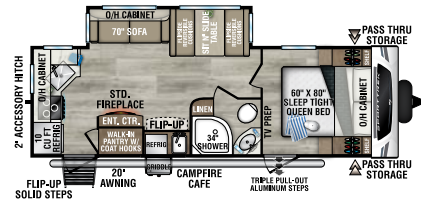

ST251VRK

UVW – 6,300 lbs. | Exterior Length – 28' 4" | Sleeps – 6