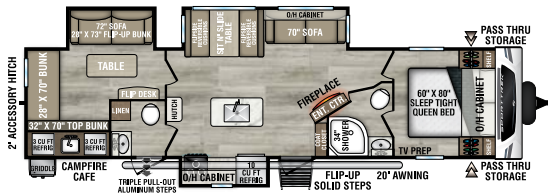

NEW

ST261VBH

UVW – 6,440 lbs. | Exterior Length – 30' 2" | Sleeps – 6

ST291VRK

UVW – 7,010 lbs. | Exterior Length – 33' | Sleeps – 6

NEW

ST292VBH

UVW – 7,820 lbs. | Exterior Length – 34' 6" | Sleeps – 6

NEW

ST301VTQ

UVW – 7,690 lbs. | Exterior Length – 36' 3" | Sleeps – 10

NEW

ST302VFK

UVW – 8,220 lbs. | Exterior Length – 36' 2" | Sleeps – 4

ST312VIK

UVW – 7,710 lbs. | Exterior Length – 34' 8" | Sleeps – 6

2025 SPORTTREK

ST327VIK

UVW – 8,470 lbs. | Exterior Length – 36' 1" | Sleeps – 11

ST332VBH

UVW – 8,330 lbs. | Exterior Length – 37' 8" | Sleeps – 11

ST333VIK

UVW – 8,800 lbs. | Exterior Length – 37' 8" | Sleeps – 11

KING-U DINETTE OPTION

- Available on all SportTrek floorplans (N/A ST261VBH)
- IPO Dinette and Sofa

985 N 900 W | Shipshewana, IN 46565 | www.venture-rv.com

Due to continual research and advances, manufacturer reserves the right to change specifications, design, price and equipment without notice, and assumes no responsibility for any error in this literature.