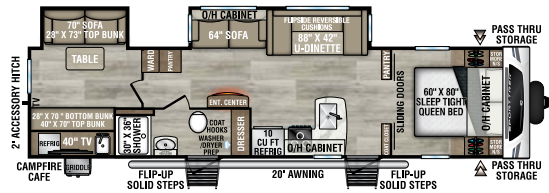

NEW

ST261VBH

UVW – 6,440 lbs. | Exterior Length – 30' 2" | Sleeps – 6

ST291VRK

UVW – 7,010 lbs. | Exterior Length – 33' | Sleeps – 6

NEW

ST292VBH

UVW – 7,820 lbs. | Exterior Length – 34' 6" | Sleeps – 6

NEW

ST301VTQ

UVW – 7,690 lbs. | Exterior Length – 36' 3" | Sleeps – 10

NEW

ST302VFK

UVW – 8,220 lbs. | Exterior Length – 36' 2" | Sleeps – 4

ST312VIK

UVW – 7,710 lbs. | Exterior Length – 34' 8" | Sleeps – 6

2025 SPORTTREK

ST327VIK

UVW – 8,470 lbs. | Exterior Length – 36' 1" | Sleeps – 11

ST332VBH

UVW – 8,330 lbs. | Exterior Length – 37' 8" | Sleeps – 11

ST333VIK

UVW – 8,800 lbs. | Exterior Length – 37' 8" | Sleeps – 11