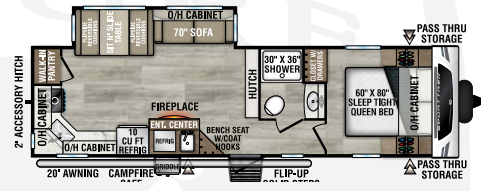

NEW

ST261VBH

UVW – 6,440 lbs. | Exterior Length – 30' 2" | Sleeps – 6

ST291VRK

UVW – 7,010 lbs. | Exterior Length – 33' | Sleeps – 6

NEW

ST292VBH

UVW – 7,820 lbs. | Exterior Length – 34' 6" | Sleeps – 6

NEW

ST301VTQ

UVW – 7,690 lbs. | Exterior Length – 36' 3" | Sleeps – 10

NEW

ST302VFK

UVW – 8,220 lbs. | Exterior Length – 36' 2" | Sleeps – 4

ST312VIK

UVW – 7,710 lbs. | Exterior Length – 34' 8" | Sleeps – 6

2025 SPORTTREK

ST327VIK

UVW – 8,470 lbs. | Exterior Length – 36' 1" | Sleeps – 11

ST332VBH

UVW – 8,330 lbs. | Exterior Length – 37' 8" | Sleeps – 11

ST333VIK

UVW – 8,800 lbs. | Exterior Length – 37' 8" | Sleeps – 11

KING-U DINETTE OPTION

- Available on all SportTrek floorplans (N/A ST261VBH)
- IPO Dinette and Sofa

985 N 900 W | Shipshewana, IN 46565 | www.venture-rv.com

Due to continual research and advances, manufacturer reserves the right to change specifications, design, price and equipment without notice, and assumes no responsibility for any error in this literature.