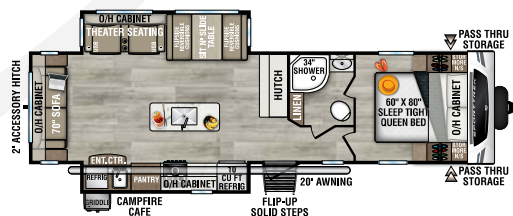

NEW

ST261VBH

UVW – 6,440 lbs. | Exterior Length – 30' 2" | Sleeps – 6

ST291VRK

UVW – 7,010 lbs. | Exterior Length – 33' | Sleeps – 6

NEW

ST292VBH

UVW – 7,820 lbs. | Exterior Length – 34' 6" | Sleeps – 6

NEW

ST301VTQ

UVW – 7,690 lbs. | Exterior Length – 36' 3" | Sleeps – 10

NEW

ST302VFK

UVW – 8,220 lbs. | Exterior Length – 36' 2" | Sleeps – 4

ST312VIK

UVW – 7,710 lbs. | Exterior Length – 34' 8" | Sleeps – 6

2025 SPORTTREK

ST327VIK

UVW – 8,470 lbs. | Exterior Length – 36' 1" | Sleeps – 11

ST332VBH

UVW – 8,330 lbs. | Exterior Length – 37' 8" | Sleeps – 11

ST333VIK

UVW – 8,800 lbs. | Exterior Length – 37' 8" | Sleeps – 11