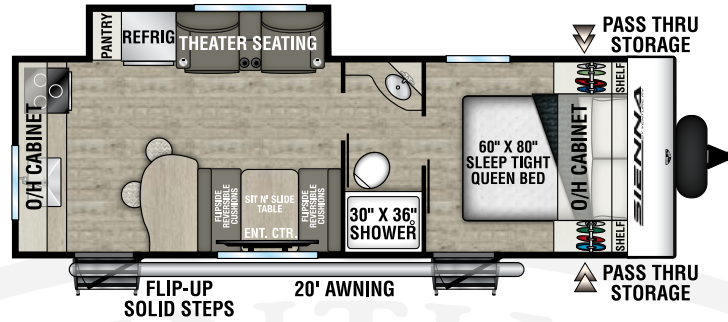

### SA231VRK

UVW – 5,850 lbs.  
Exterior Length – 28'  
Sleeps – 4

**NEW**

### SA271VBH

UVW – 6,630 lbs.  
Exterior Length – 31' 10"  
Sleeps – 10

**NEW**

### SA281VQB

UVW – 7,200 lbs.  
Exterior Length – 33' 11"  
Sleeps – 12

**NEW**

### SA293VIK

UVW – 8,510 lbs.  
Exterior Length – 36' 11"  
Sleeps – 6