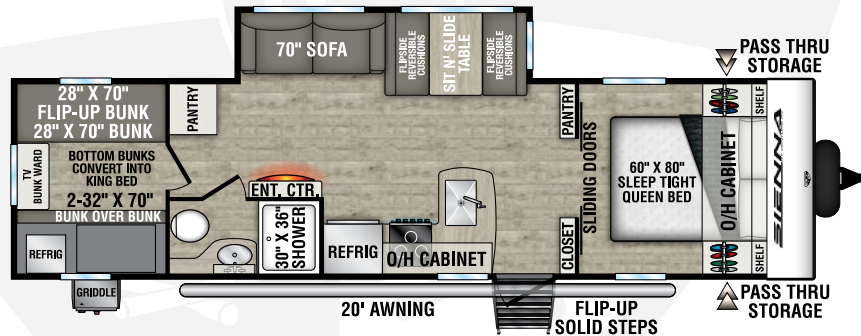

### SA231VRK

UVW – 5,850 lbs.  
Exterior Length – 28'  
Sleeps – 4

**NEW**

### SA271VBH

UVW – 6,630 lbs.  
Exterior Length – 31' 10"  
Sleeps – 10

**NEW**

### SA281VQB

UVW – 7,200 lbs.  
Exterior Length – 33' 11"  
Sleeps – 12

**NEW**

### SA293VIK

UVW – 8,510 lbs.  
Exterior Length – 36' 11"  
Sleeps – 6