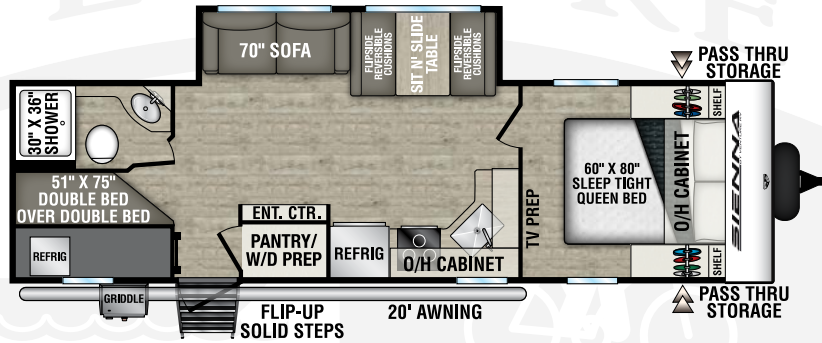

### SA231VRK

UVW – 5,850 lbs.  
Exterior Length – 28'  
Sleeps – 4

**NEW**

### SA271VBH

UVW – 6,630 lbs.  
Exterior Length – 31' 10"  
Sleeps – 10

**NEW**

### SA281VQB

UVW – 7,200 lbs.  
Exterior Length – 33' 11"  
Sleeps – 12

**NEW**