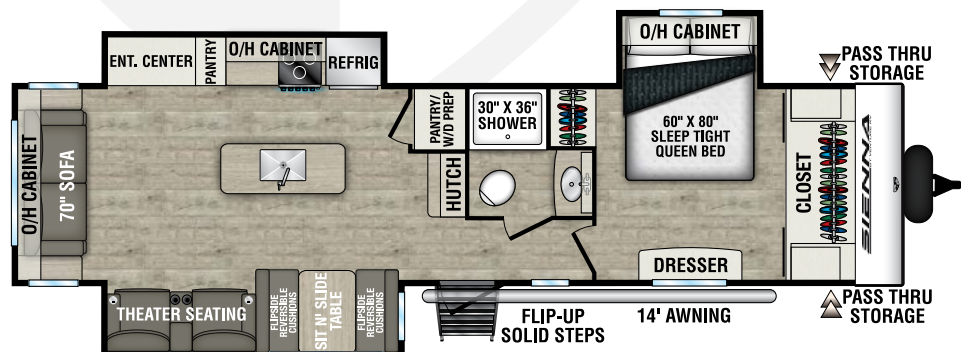

SA293VIK

UVW – 8,510 lbs.
Exterior Length – 36' 11"
Sleeps – 6