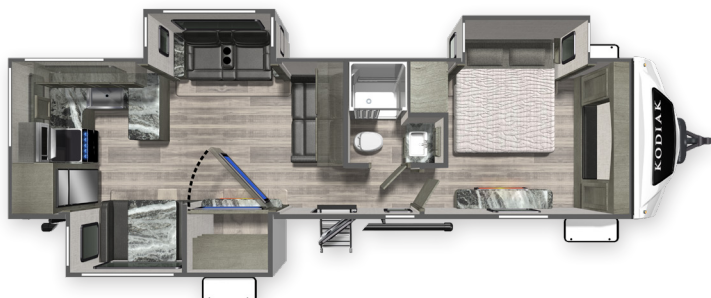

KODIAK

ULTIMATE

FLOORPLANS

CONVERTABLE TERRACE FLOORPLAN

KODIAK ULTIMATE 2900FKSP

Length: 33' 11" **Weight:** 7,010 lbs **Sleeps:** 3-4
Fresh Water: 44 gals. **Grey Water:** 78 gals. **Waste Water:** 28 gals.

KODIAK ULTIMATE 2921FKDS

Length: 33' 8" **Weight:** 6,554 lbs **Sleeps:** 3-4
Fresh Water: 44 gals. **Grey Water:** 78 gals. **Waste Water:** 28 gals.

KODIAK ULTIMATE 3221RLSL

Length: 36' 11" **Weight:** 7,623 lbs **Sleeps:** 4-6
Fresh Water: 44 gals. **Grey Water:** 78 gals. **Waste Water:** 28 gals.

KODIAK ULTIMATE 3321BHSL

Length: 37' 3" **Weight:** 7,555 lbs **Sleeps:** 8-10
Fresh Water: 44 gals. **Grey Water:** 78 gals. **Waste Water:** 28 gals.

KODIAK ULTIMATE 3361RKSL

Length: 37' 3" **Weight:** 7,885 lbs **Sleeps:** 8-10
Fresh Water: 44 gals. **Grey Water:** 78 gals. **Waste Water:** 28 gals.

KODIAK ULTIMATE 3371FLSL

Length: 37' 3" **Weight:** 7,564 lbs **Sleeps:** 3-4
Fresh Water: 44 gals. **Grey Water:** 78 gals. **Waste Water:** 28 gals.

100% Pre-Delivery
Inspection

The Industry's Best
RV Warranty