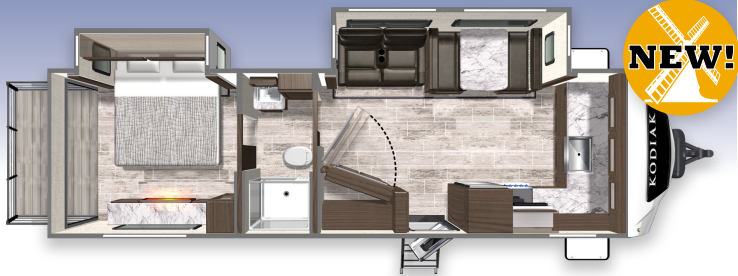

KODIAK

ULTIMATE

FLOORPLANS

CONVERTABLE TERRACE FLOORPLAN

KODIAK ULTIMATE 2900FKSP

Length: 33' 11" **Weight:** 7,010 lbs **Sleeps:** 3-4
Fresh Water: 44 gals. **Grey Water:** 78 gals. **Waste Water:** 28 gals.

KODIAK ULTIMATE 2921FKDS

Length: 33' 8" **Weight:** 6,554 lbs **Sleeps:** 3-4
Fresh Water: 44 gals. **Grey Water:** 78 gals. **Waste Water:** 28 gals.

KODIAK ULTIMATE 3221RLSL

Length: 36' 11" **Weight:** 7,623 lbs **Sleeps:** 4-6
Fresh Water: 44 gals. **Grey Water:** 78 gals. **Waste Water:** 28 gals.

KODIAK ULTIMATE 3321BHSL

Length: 37' 3" **Weight:** 7,555 lbs **Sleeps:** 8-10
Fresh Water: 44 gals. **Grey Water:** 78 gals. **Waste Water:** 28 gals.

KODIAK ULTIMATE 3361RKSL

Length: 37' 3" **Weight:** 7,885 lbs **Sleeps:** 8-10
Fresh Water: 44 gals. **Grey Water:** 78 gals. **Waste Water:** 28 gals.

KODIAK ULTIMATE 3371FLSL

Length: 37' 3" **Weight:** 7,564 lbs **Sleeps:** 3-4
Fresh Water: 44 gals. **Grey Water:** 78 gals. **Waste Water:** 28 gals.

100% Pre-Delivery
Inspection

The Industry's Best
RV Warranty